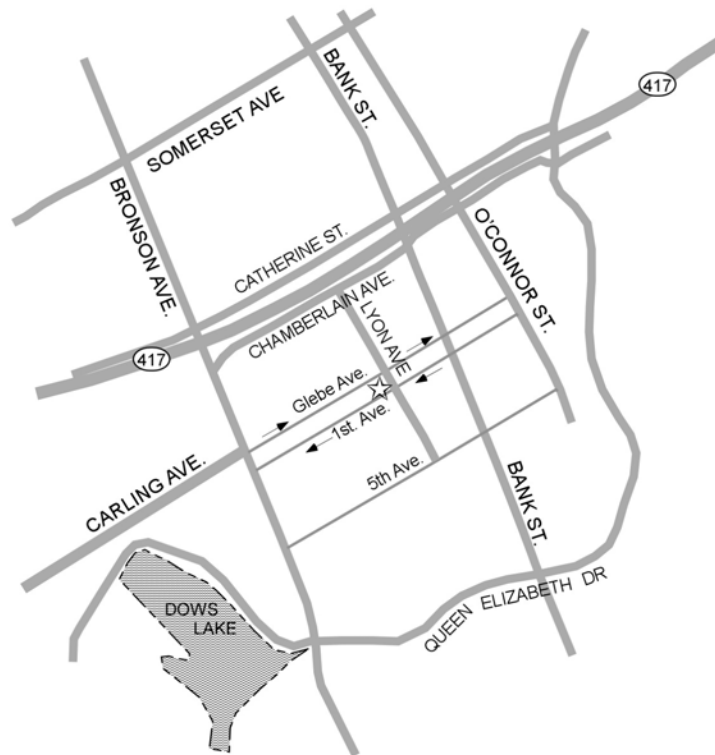

“Admission by Donation”  
always welcomed

Glebe-St. James United Church  
is located in the Glebe at 650 Lyon Street  
(corner of First Avenue and Lyon Street)

*Concert entrance: on the corner, facing First Avenue  
Wheelchair access: Green Door entrance on Lyon Street*

You may also find us via Google Maps at:  
[http://maps.google.ca/maps?sourceid=navclient&ie=UTF-8&rlz=1T4RNWN\\_enCA250CA251&q=650+Lyon+st%2e+Ottawa](http://maps.google.ca/maps?sourceid=navclient&ie=UTF-8&rlz=1T4RNWN_enCA250CA251&q=650+Lyon+st%2e+Ottawa)